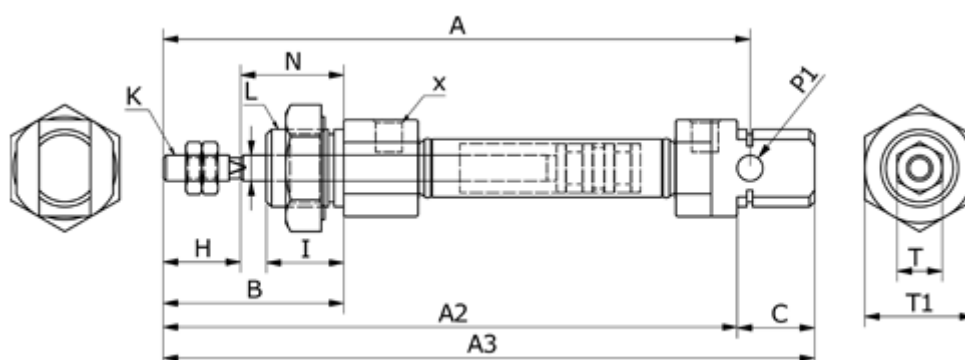

# Data Sheet

Article number: 58MI08S0025CAP

Description: Cylinder MI-8x25-S-CA, Ø8x25  
Double acting type - port M5

## Measures

A	= 76	K	= M4x0,7	V = 4
A2	= 46	L	= M12x1,25	X = M5x0,8
A3	= 86	N	= 16	
B	= 28	O	= 10	
Bore diameter	= 8	P1	= 4	
C	= 12	Stroke	= 25	
HS	= 12	T	= 7	
I	= 12	T1	= 17	